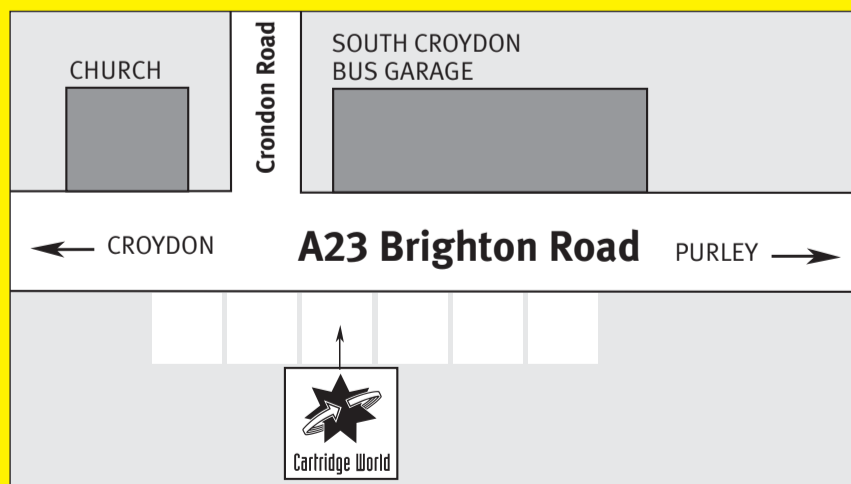

Call: 020 8686 9696

Mon-Fri 9am-5.30pm Sat 9.30am-5.30pm

Cartridge World

194 Brighton Road, South Croydon, Surrey CR2 6AF
Fax: 020 8686 9697

email: cwcroydon@cartridgeworld.org

www.cartridgeworld.org

 REFILL – NOT LANDFILL